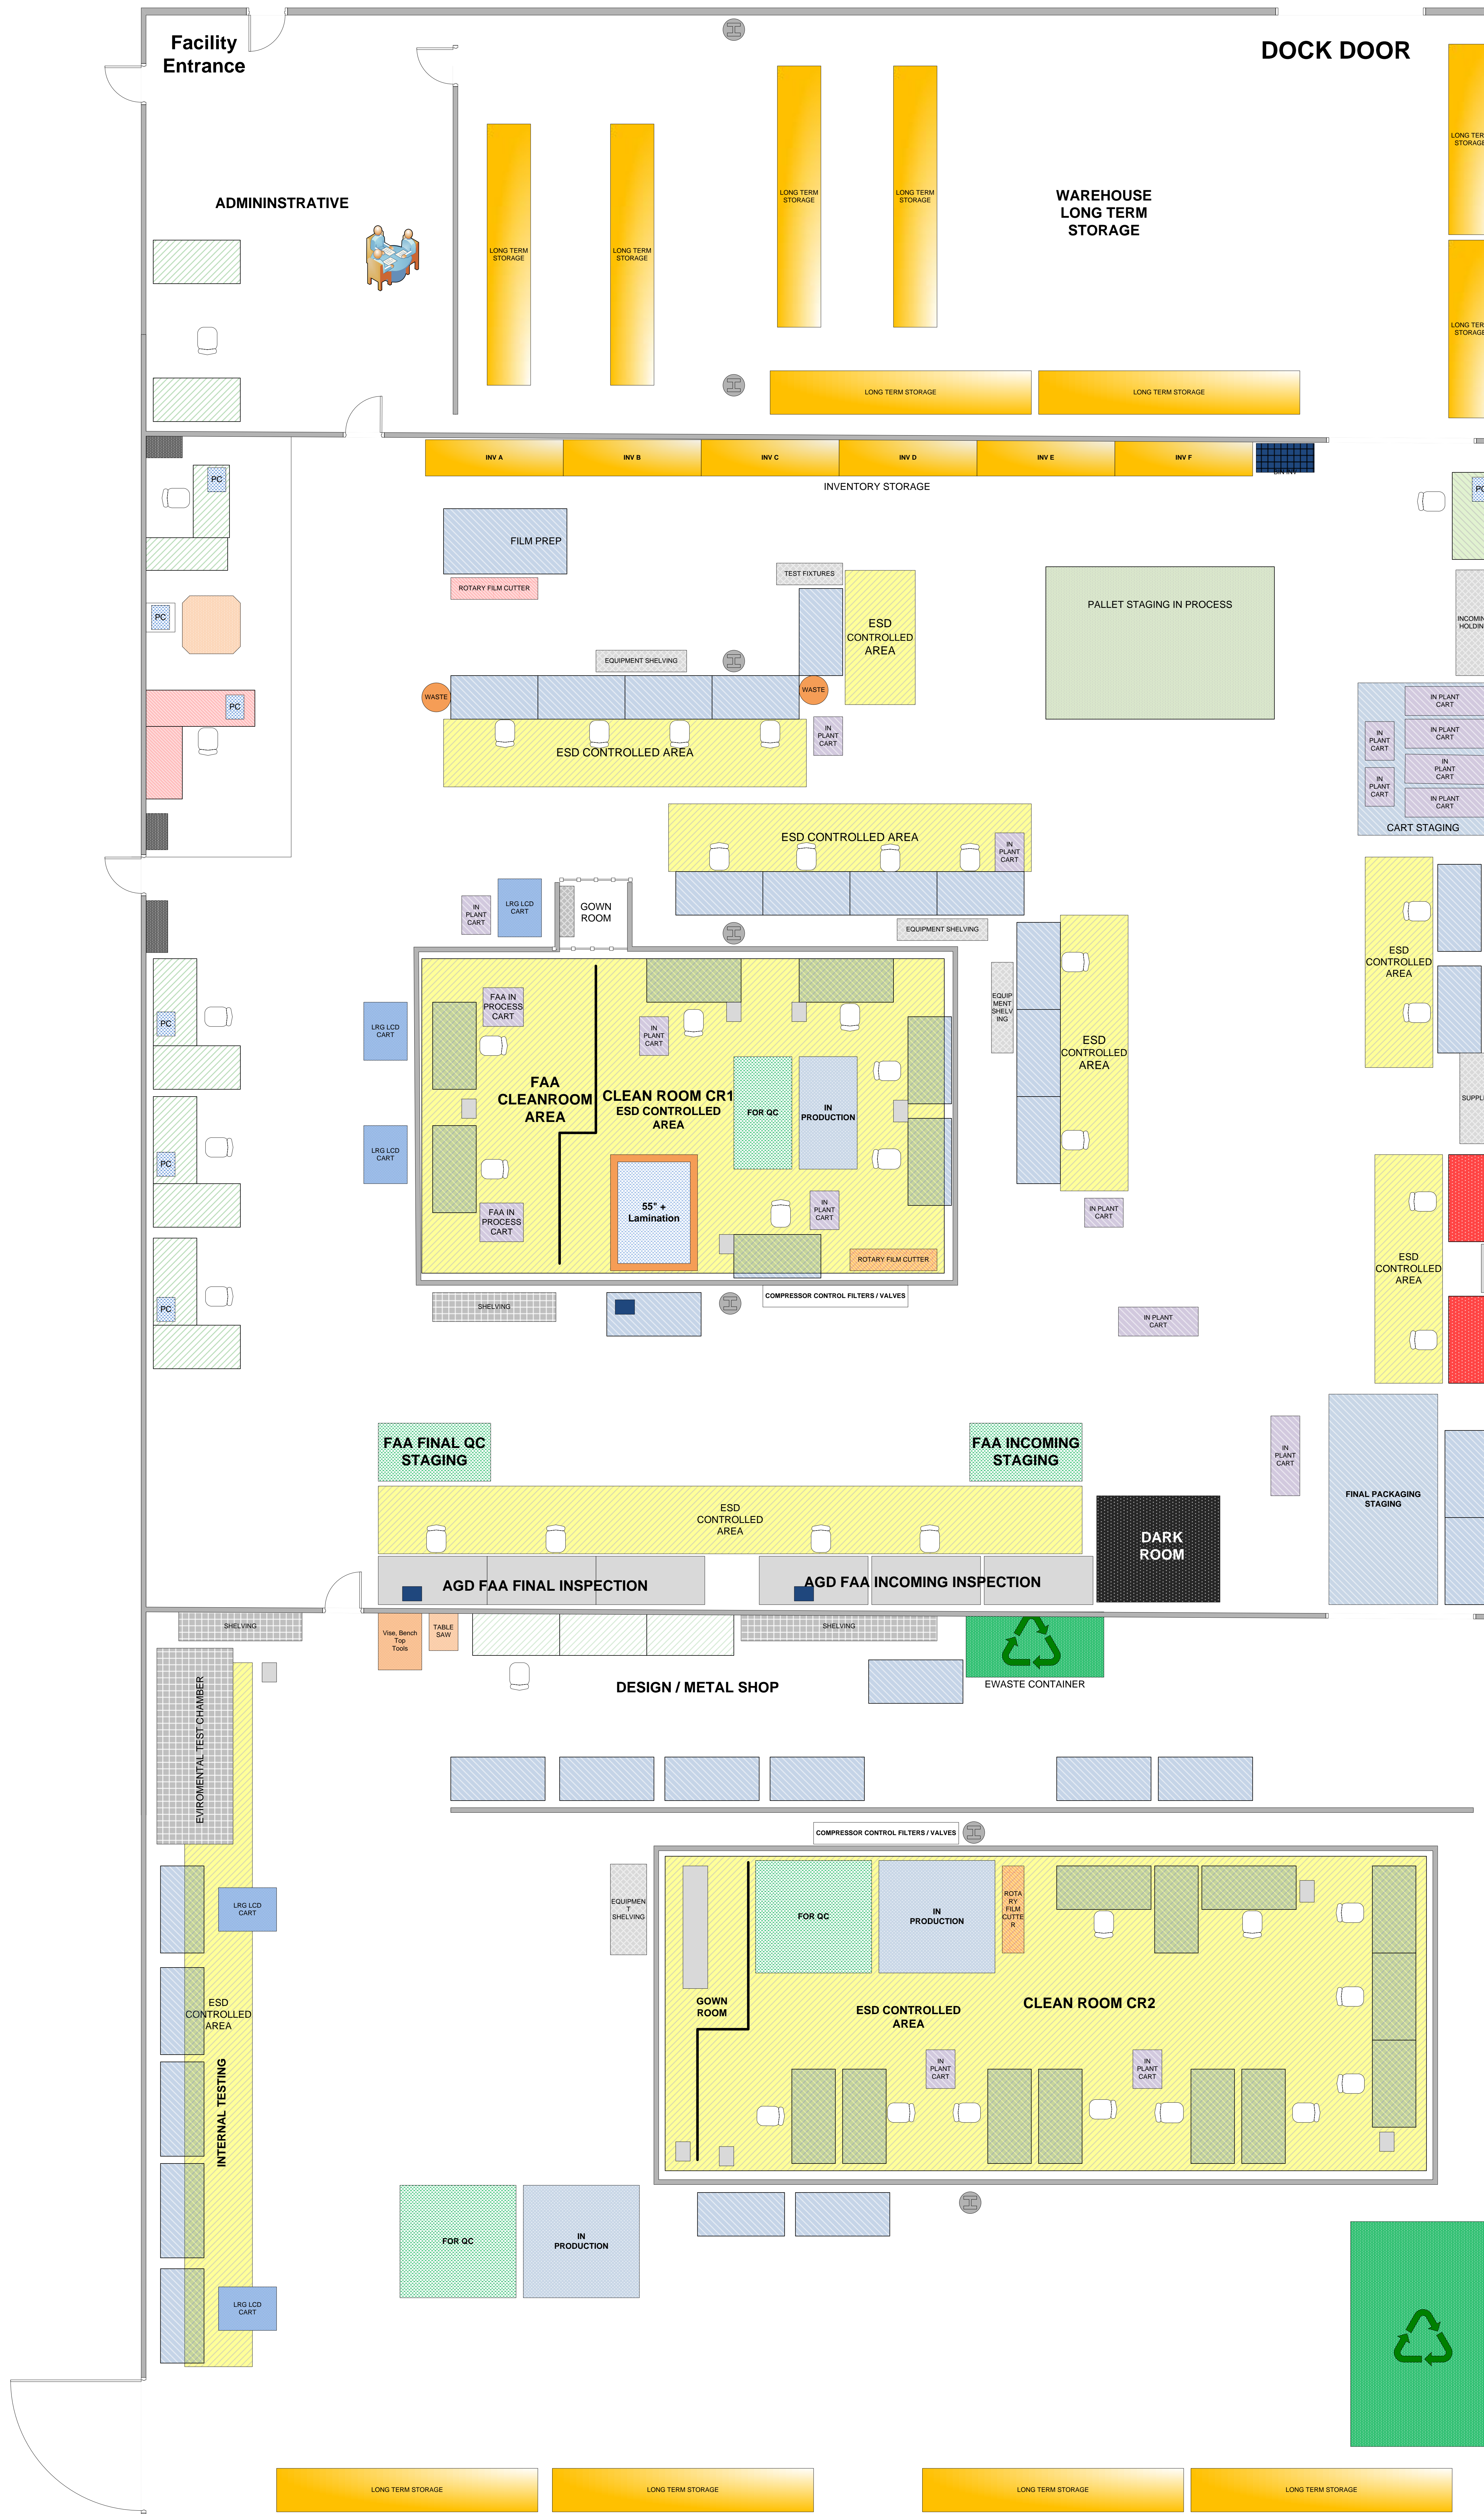

AGDISPLAYS PA Technical Layout

↓ **Future Growth 6,000 sq. feet** ↓