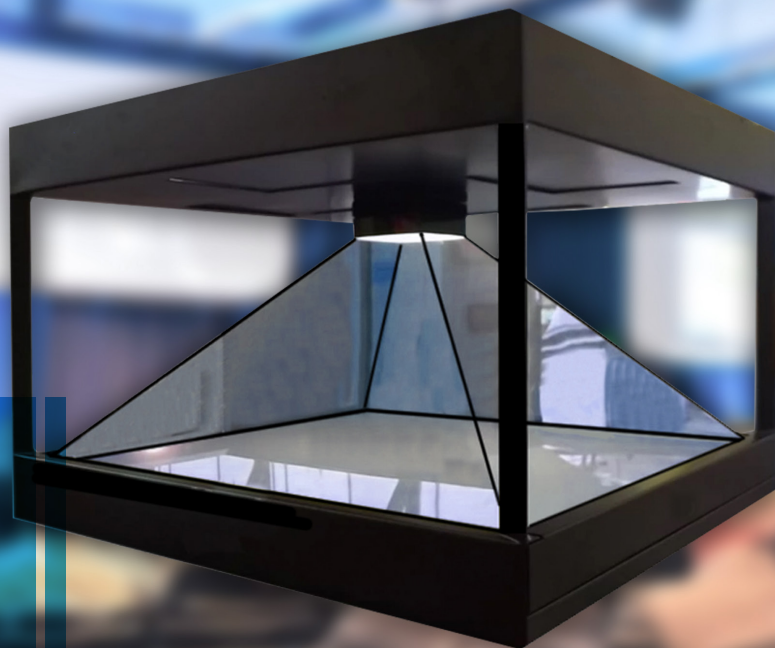

220 Huff Ave, Suite 400
Greensburg, PA 15601

PH: (724) 552-4904
F: (724) 552-4905

sales@agdisplays.com
agdisplays.com

Advanced LCD Solutions Specialist

SPECIALTY DISPLAYS

**3D DISPLAYS
TRANSPARENT DISPLAYS
WHITE/BLACKBOARDS
SPECIALTY DIGITAL SIGNAGE**