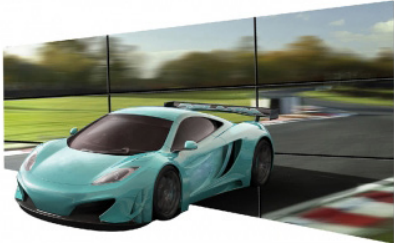

Glasses Free 3D Displays

AG550KM-3D04N-NUU-V1