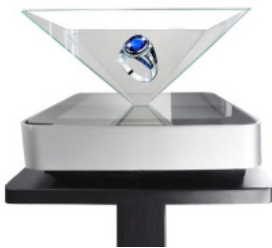

AC3DH-V3

Sizes Available	19" 22" 27" 32" 42" 46" 47" 50" 55" 58" 65" 70" 84"
Unit Size	430x383.5x285 mm
Brightness	1000 nits
Contrast Ratio	700:1
Resolution	1280x1024
Consumption	≤40W
Power	DC12V/3A
Ratio	4:3