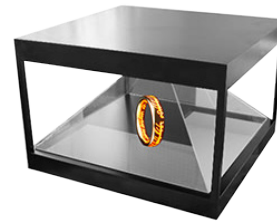

AC3DH-V8

Sizes Available	19" 22" 27" 32" 42" 46" 47" 50" 55" 58" 65" 70" 84"
Unit Size	430x383.5x285 mm
Brightness	1000 nits
Contrast Ratio	700:1
Resolution	1280x1024
Consumption	≤40W
Power	DC12V/3A
Ratio	4:3

NOTE: specifications subject to change without notice.